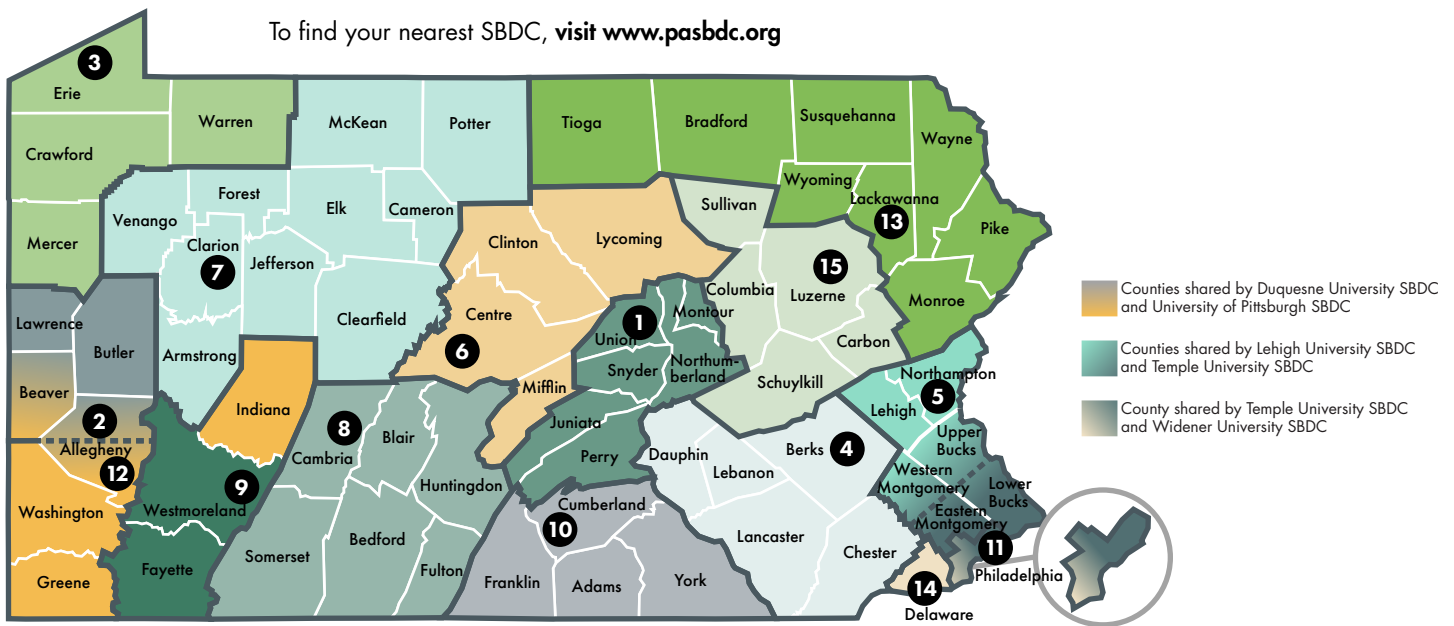

To find your nearest SBDC, visit www.pasbdc.org

1 Bucknell University SBDC
 112 Dana Engineering Building
 Lewisburg, PA 17837
 (570) 577-1249
www.bucknell.edu/sbdc
Serving Juniata, Montour, Northumberland, Perry, Snyder, Union Counties

2 Duquesne University SBDC
 Rockwell Hall - Room 108
 600 Forbes Avenue
 Pittsburgh, PA 15282
 (412) 396-1633
www.sbdc.duq.edu
Serving Allegheny, Beaver, Butler, Lawrence Counties

3 Gannon University SBDC
 Center for Business Ingenuity
 900 State Street, Suite 100
 Erie, PA 16501
 (814) 871-7232
www.sbdcgannon.org
Serving Crawford, Erie, Mercer, Warren Counties

4 Kutztown University SBDC
 15200 Kutztown Road Old Main
 Kutztown, PA 19530
 (877) 472-7232
www.kutztown.edu/sbdc
Serving Berks, Chester, Dauphin, Lancaster, Lebanon Counties

5 Lehigh University SBDC
 416 E. 5th Street
 Bethlehem, PA 18015
 (610) 758-3980
www.lehigh.edu/sbdc
Serving Bucks (Upper), Lehigh, Montgomery (Western), Northampton Counties

14 Widener University SBDC
 School of Business - Quick Center
 1304 Walnut Street
 Chester, PA 19013
 (610) 499-4109
www.widenersbdc.org
Serving Delaware, Philadelphia Counties

15 Wilkes University SBDC
 85 South Main Street
 Wilkes-Barre, PA 18701
 (570) 408-4340
www.wilkes.edu/sbdc
Serving Carbon, Columbia, Luzerne, Schuylkill, Sullivan Counties