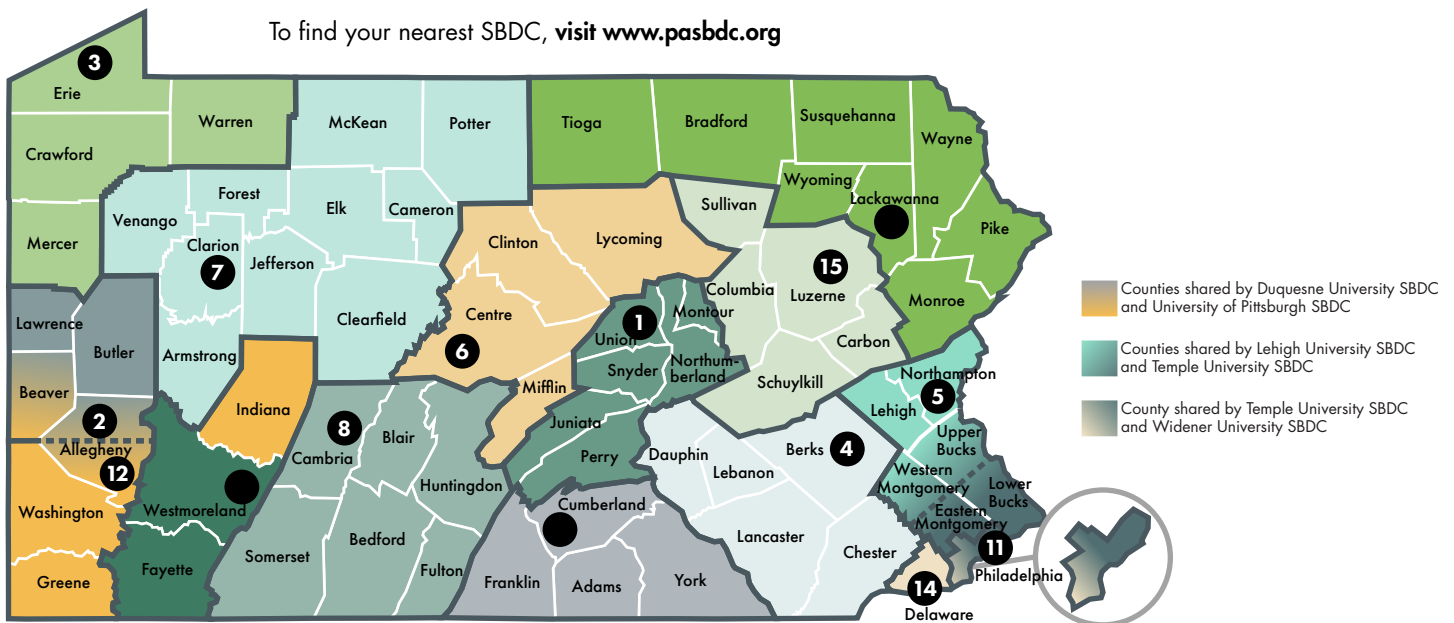

To find your nearest SBDC, visit www.pasbdc.org

1 Bucknell University SBDC
 112 Dana Engineering Building
 Lewisburg, PA 17837
 (570) 577-1249
www.bucknell.edu/sbdc
Serving Juniata, Montour, Northumberland, Perry, Snyder, Union Counties

2 Duquesne University SBDC
 Rockwell Hall - Room 108
 600 Forbes Avenue
 Pittsburgh, PA 15282
 (412) 396-1633
www.sbdc.duq.edu
Serving Allegheny, Beaver, Butler, Lawrence Counties

3 Gannon University SBDC
 Center for Business Ingenuity
 900 State Street, Suite 100
 Erie, PA 16501
 (814) 871-7232
www.sbdcgannon.org
Serving Crawford, Erie, Mercer, Warren Counties

4 Kutztown University SBDC
 15200 Kutztown Road Old Main
 Kutztown, PA 19530
 (877) 472-7232
www.kutztown.edu/sbdc
Serving Berks, Chester, Dauphin, Lancaster, Lebanon Counties

5 Lehigh University SBDC
 416 E. 5th Street
 Bethlehem, PA 18015
 (610) 758-3980
www.lehigh.edu/sbdc
Serving Bucks (Upper), Lehigh, Montgomery (Western), Northampton Counties

14 Widener University SBDC
 School of Business - Quick Center
 1304 Walnut Street
 Chester, PA 19013
 (610) 499-4109
www.widenersbdc.org
Serving Delaware, Philadelphia Counties

15 Wilkes University SBDC
 85 South Main Street
 Wilkes-Barre, PA 18701
 (570) 408-4340
www.wilkes.edu/sbdc
Serving Carbon, Columbia, Luzerne, Schuylkill, Sullivan Counties