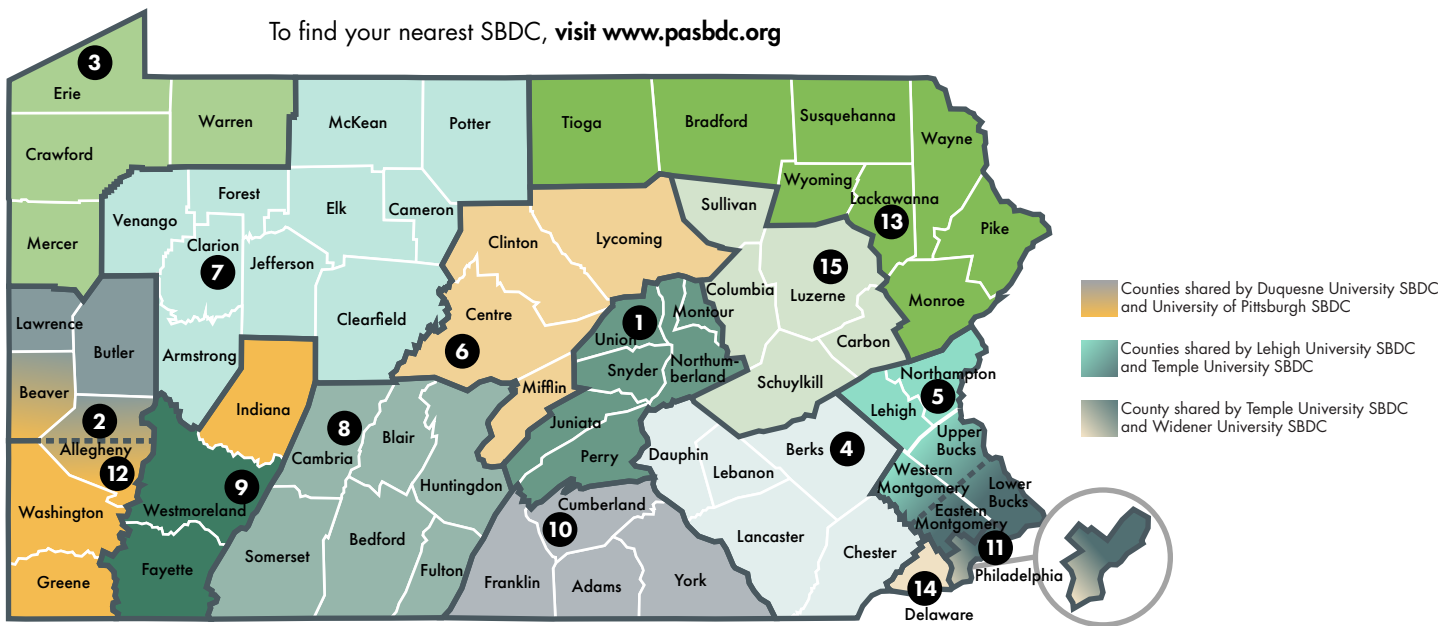

To find your nearest SBDC, visit www.pasbdc.org

1 Bucknell University SBDC
 112 Dana Engineering Building
 Lewisburg, PA 17837
 (570) 577-1249
www.bucknell.edu/sbdc
Serving Juniata, Montour, Northumberland, Perry, Snyder, Union Counties

2 Duquesne University SBDC
 Rockwell Hall - Room 108
 600 Forbes Avenue
 Pittsburgh, PA 15282
 (412) 396-1633
www.sbdc.duq.edu
Serving Allegheny, Beaver, Butler, Lawrence Counties

3 Gannon University SBDC
 Center for Business Ingenuity
 900 State Street, Suite 100
 Erie, PA 16501
 (814) 871-7232
www.sbdcgannon.org
Serving Crawford, Erie, Mercer, Warren Counties

4 Kutztown University SBDC
 15200 Kutztown Road Old Main
 Kutztown, PA 19530
 (877) 472-7232
www.kutztown.edu/sbdc
Serving Berks, Chester, Dauphin, Lancaster, Lebanon Counties

5 Lehigh University SBDC
 416 E. 5th Street
 Bethlehem, PA 18015
 (610) 758-3980
www.lehigh.edu/sbdc
Serving Bucks (Upper), Lehigh, Montgomery (Western), Northampton Counties

14 Widener University SBDC
 School of Business - Quick Center
 1304 Walnut Street
 Chester, PA 19013
 (610) 499-4109
www.widenersbdc.org
Serving Delaware, Philadelphia Counties

15 Wilkes University SBDC
 85 South Main Street
 Wilkes-Barre, PA 18701
 (570) 408-4340
www.wilkes.edu/sbdc
Serving Carbon, Columbia, Luzerne, Schuylkill, Sullivan Counties