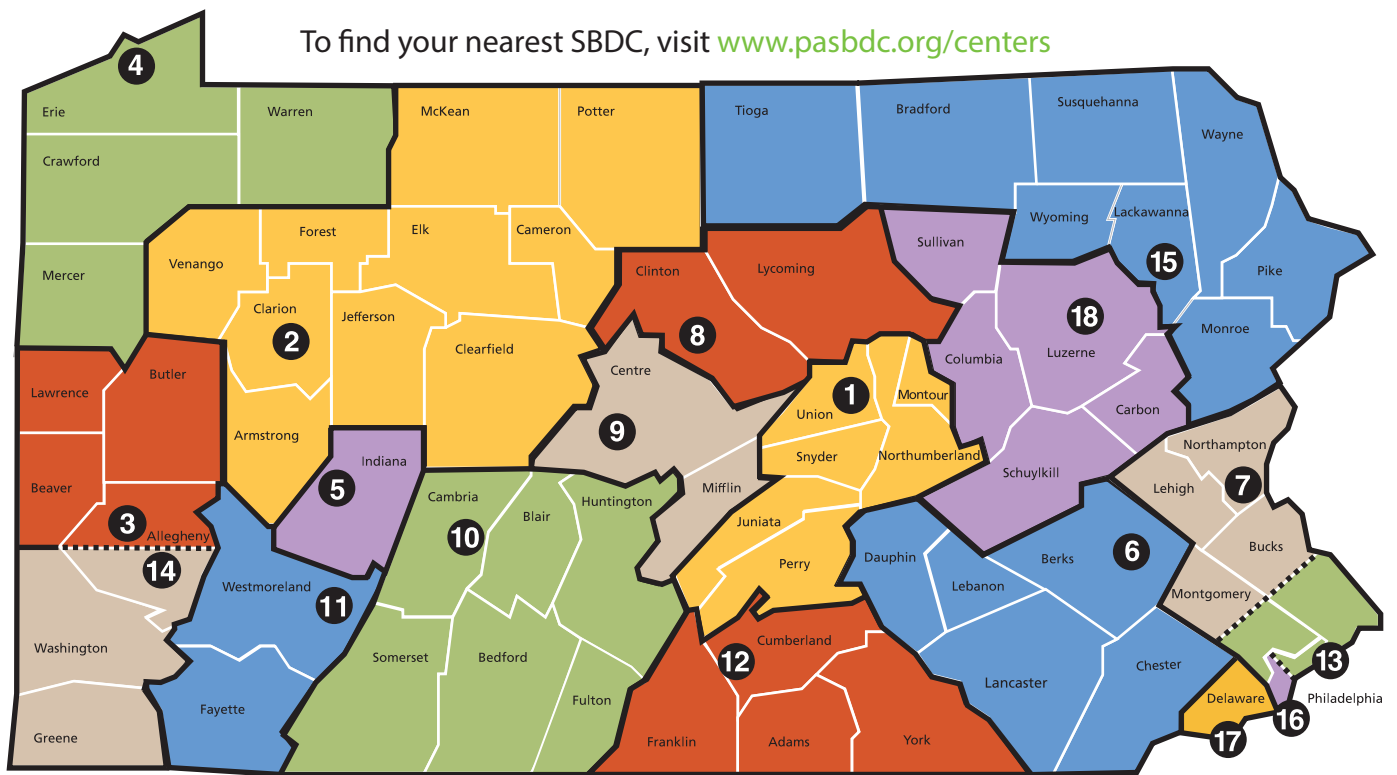

To find your nearest SBDC, visit www.pasbdc.org/centers

1. Bucknell University SBDC
112 Dana Engineering Building
Lewisburg, PA 17837
(570) 577-1249
www.bucknell.edu/sbdc

2. Clarion University SBDC
330 North Point Dr.
Clarion, PA 16214
(814) 393-2060
www.clarion.edu/sbdc