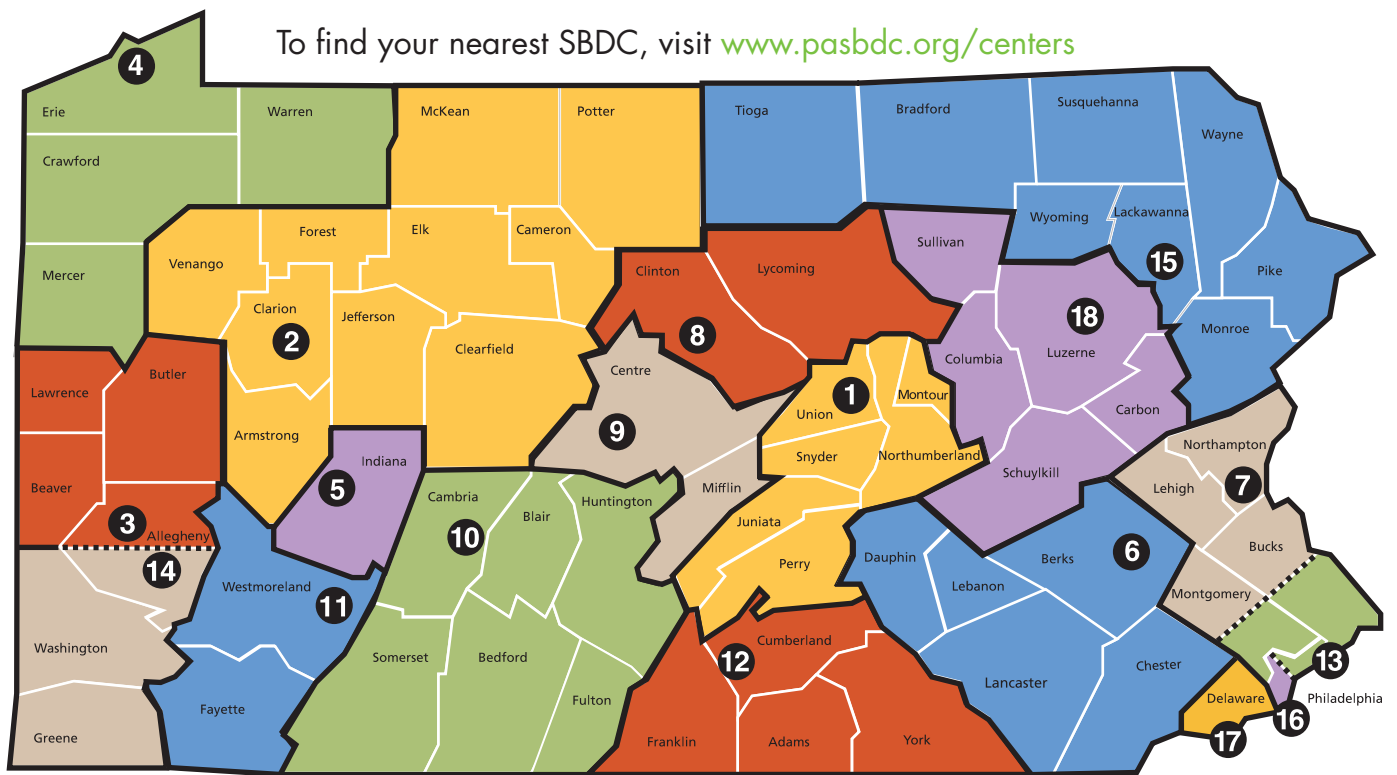

To find your nearest SBDC, visit [www.pasbdc.org/centers](http://www.pasbdc.org/centers)

**1. Bucknell University SBDC**  
112 Dana Engineering Building  
Lewisburg, PA 17837  
(570) 577-1249  
[www.bucknell.edu/sbdc](http://www.bucknell.edu/sbdc)

**2. Clarion University SBDC**  
330 North Point Dr.  
Clarion, PA 16214  
(814) 393-2060  
[www.clarion.edu/sbdc](http://www.clarion.edu/sbdc)

**3. Duquesne University SBDC**  
Rockwell Hall - Room 108  
600 Forbes Avenue  
Pittsburgh, PA 15282  
(412) 396-6233  
[www.sbdc.duq.edu](http://www.sbdc.duq.edu)